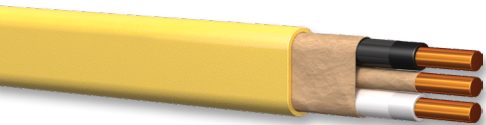

Single & Multi-Family Construction Products

All products listed below are available in both aluminum or copper conductors unless otherwise specified.

[CLICK ON PRODUCT TO LEARN MORE.]

NM-B

NM-B PCS

UF-B

SE-R

SE-U

THHN/THWN-2
Available in Barrel Packs

MC-LED (Type MC-PCS) Lighting Cable - THWN-2 Inners
Aluminum or Steel Armor; Copper only

MC - THWN-2 Inners
Available in 14 AWG-2 conductor through 750 KCML-4 conductor with or without a PVC jacket

Underground/Secondary Distribution Cable (URD) - 600V
Duplex, Triplex, and Quadruplex constructions available in 1350 Alloy and 8000 Series; Aluminum only

TC-ER SE-R Hybrid® - 600V
Available in 6 AWG conductor through 4/0 AWG conductor