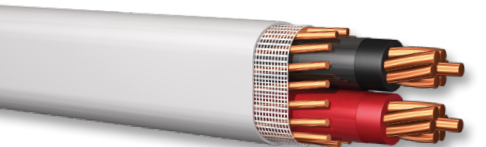

Single & Multi-Family Construction Products

All products listed below are available in both aluminum or copper conductors unless otherwise specified.

[CLICK ON PRODUCT TO LEARN MORE.]

NM-B

NM-B PCS

UF-B

SE-R

SE-U

THHN/THWN-2
Available in Barrel Packs

MC-LED (Type MC-PCS) Lighting Cable - THWN-2 Inners
Aluminum or Steel Armor; Copper only

MC - THWN-2 Inners
Available in 14 AWG-2 conductor through 750 KCML-4 conductor with or without a PVC jacket

Underground/Secondary Distribution Cable (URD) - 600V
Duplex, Triplex, and Quadruplex constructions available in 1350 Alloy and 8000 Series; Aluminum only

TC-ER SE-R Hybrid® - 600V
Available in 6 AWG conductor through 4/0 AWG conductor