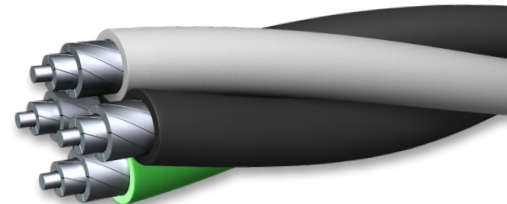

Single & Multi-Family Construction Products

All products listed below are available in both aluminum or copper conductors unless otherwise specified.

[CLICK ON PRODUCT TO LEARN MORE.]

NM-B

NM-B PCS

UF-B

SE-R

SE-U

THHN/THWN-2
Available in Barrel Packs

MC-LED (Type MC-PCS) Lighting Cable - THWN-2 Inners
Aluminum or Steel Armor; Copper only

MC - THWN-2 Inners
Available in 14 AWG-2 conductor through 750 KCML-4 conductor with or without a PVC jacket

Underground/Secondary Distribution Cable (URD) - 600V
Duplex, Triplex, and Quadruplex constructions available in 1350 Alloy and 8000 Series; Aluminum only

TC-ER SE-R Hybrid® - 600V
Available in 6 AWG conductor through 4/0 AWG conductor