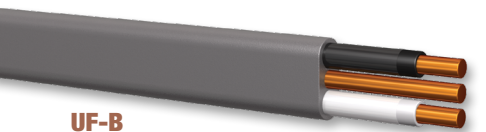

Single & Multi-Family Construction Products

All products listed below are available in both aluminum or copper conductors unless otherwise specified.

[CLICK ON PRODUCT TO LEARN MORE.]

NM-B

NM-B PCS

UF-B

SE-R

SE-U

THHN/THWN-2
Available in Barrel Packs

MC-LED (Type MC-PCS) Lighting Cable - THWN-2 Inners
Aluminum or Steel Armor; Copper only

MC - THWN-2 Inners
Available in 14 AWG-2 conductor through 750 KCML-4 conductor with or without a PVC jacket

Underground/Secondary Distribution Cable (URD) - 600V
Duplex, Triplex, and Quadruplex constructions available in 1350 Alloy and 8000 Series; Aluminum only

TC-ER SE-R Hybrid® - 600V
Available in 6 AWG conductor through 4/0 AWG conductor