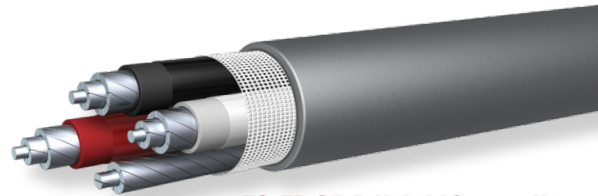

Single & Multi-Family Construction Products

All products listed below are available in both aluminum or copper conductors unless otherwise specified.

[CLICK ON PRODUCT TO LEARN MORE.]

NM-B

NM-B PCS

UF-B

SE-R

SE-U

THHN/THWN-2
Available in Barrel Packs

MC-LED (Type MC-PCS) Lighting Cable - THWN-2 Inners
Aluminum or Steel Armor; Copper only

MC - THWN-2 Inners
Available in 14 AWG-2 conductor through 750 KCML-4 conductor with or without a PVC jacket

Underground/Secondary Distribution Cable (URD) - 600V
Duplex, Triplex, and Quadruplex constructions available in 1350 Alloy and 8000 Series; Aluminum only

TC-ER SE-R Hybrid® - 600V
Available in 6 AWG conductor through 4/0 AWG conductor