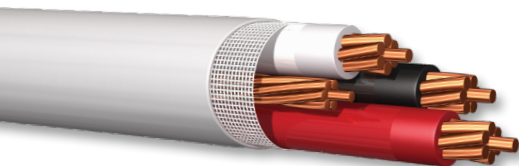

Single & Multi-Family Construction Products

All products listed below are available in both aluminum or copper conductors unless otherwise specified.

[CLICK ON PRODUCT TO LEARN MORE.]

NM-B

NM-B PCS

UF-B

SE-R

SE-U

THHN/THWN-2
Available in Barrel Packs

MC-LED (Type MC-PCS) Lighting Cable - THWN-2 Inners
Aluminum or Steel Armor; Copper only

MC - THWN-2 Inners
Available in 14 AWG-2 conductor through 750 KCML-4 conductor with or without a PVC jacket

Underground/Secondary Distribution Cable (URD) - 600V
Duplex, Triplex, and Quadruplex constructions available in 1350 Alloy and 8000 Series; Aluminum only

TC-ER SE-R Hybrid® - 600V
Available in 6 AWG conductor through 4/0 AWG conductor