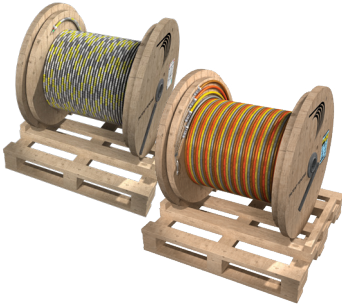

PACKAGING OPTIONS

The Reel Payoff® eliminates any need for jack stands and saves up to 70% on set up time. The Reel Payoff is shipped on our specially designed cradle pallets in roll-off position.

- Available with THWN-2, XHHW-2, MC, Tray Cable, NM-B
- Reel Sizes 24, 30, 32, 36, 42, and 48

The re-engineered PullPro® gives you an extra circuit run to help finish the job or start a new one. The shrink-wrapped inner coil allows wire to be pulled with or without the case.

- Available in THHN/THWN-2
- Sizes 14 AWG 2x1500', 12 AWG 2x1250', 10 AWG 2x750'
- Solid and Stranded

The Cyclone Barrel Pack® provides a tangle free pull without the need for additional tools. It's easy to maneuver and the cable can be paid out in a 360° radius.

- Available in 55 and 75 gallon drums
- Sizes 14 AWG through 10 AWG
- Stranded only, up to 7 conductors

BARREL PACK SINGLE CONDUCTOR

The Single Conductor Barrel Pack is portable and easy to setup. It serves as an instant payoff system with no special equipment or tools needed. It's easily maneuverable with any industrial dolly or cart.