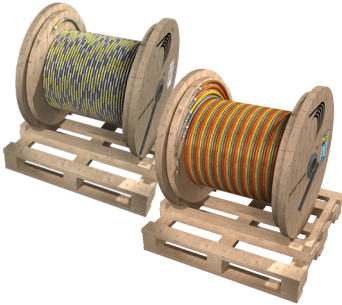

PACKAGING OPTIONS

The Reel Payoff® eliminates any need for jack stands and saves up to 70% on set up time. The Reel Payoff is shipped on our specially designed cradle pallets in roll-off position.

- Available with THWN-2, XHHW-2, MC, Tray Cable, NM-B
- Reel Sizes 24, 30, 32, 36, 42, and 48

Encore Wire's new Reel Payoff® Premium is more durable with enhanced weatherability to get more pulls! It includes a metal band and metal drum that is pre-cut with wire-tail slots to accommodate virtually any wire size.

- Available with THHN/THWN-2, XHHW-2, MC, Tray Cable
- Reel Sizes 48 and 55

The Cyclone Barrel Pack® provides a tangle free pull without the need for additional tools. It's easy to maneuver and the cable can be paid out in a 360° radius.

- 12/2 SOL MC/AL 2750'
- 12/2 SOL MC/AL SG 2400'
- 12/2 SOL MC/AL LED 1800'
- Solid only

Encore Wire's new Mega Coil™ pulls clean and easy while keeping its shape throughout its use. With even longer, continual metal-clad runs, processes are streamlined and scrap is reduced while saving valuable floor space.