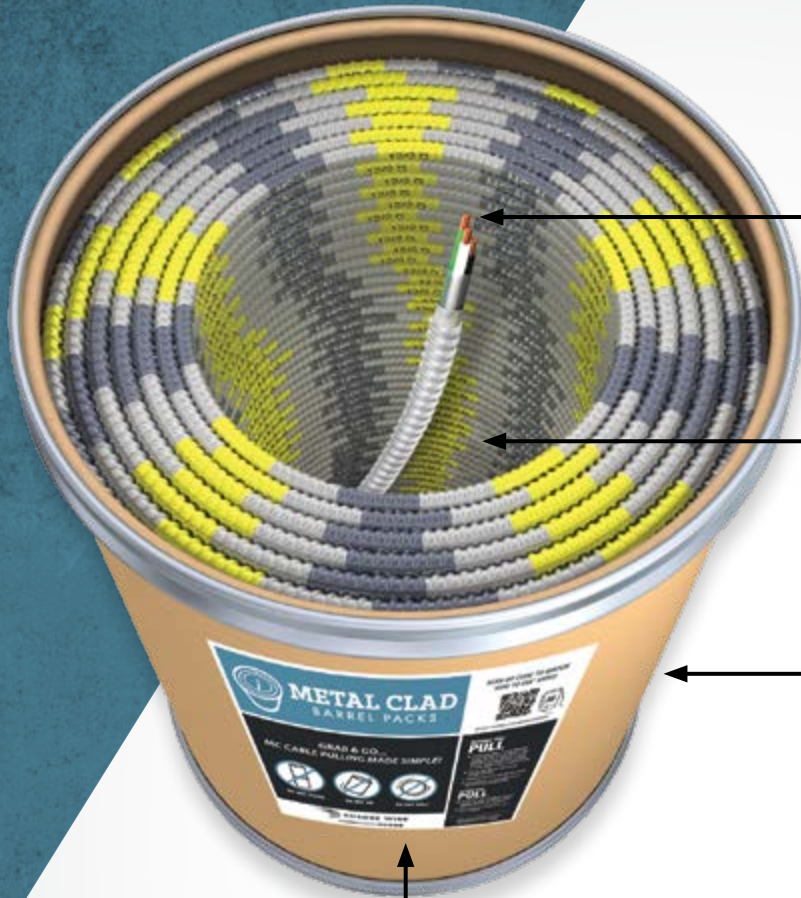

# METAL CLAD BARREL PACKS

## EFFORTLESS PULLING

No extra tools, and no tangles! The MC Barrel serves as an instant payoff system.

## NO TANGLE AT ANY ANGLE

With barrel sitting in middle of room, wire can be paid out in a 360° radius. No readjustment needed, just pull.