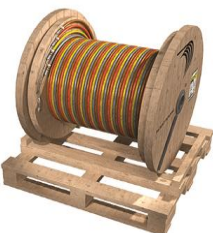

Premium Packaging Options  
 Distributor Price Sheet  
 SHEET: PKG 2424  
 DATED : May 13th, 2021

**PRICES SHOWN ARE PER 1,000 FEET. SUBJECT TO CHANGE WITHOUT NOTICE.**

PullPro	PullPro provides much more than cool packaging. Our SuperSlick Elite jacketing and tangle/memory-free technology help make PullPro a must-have on your next job.	Conductor	Solid	Stranded
			1	1
		14 AWG	\$180.73	\$201.01
		12 AWG	\$277.29	\$297.06
		10 AWG	\$433.80	\$454.30

Cyclone Barrel Pack	Stranded				
	Conductors	4	5	6	7
	14 AWG	\$769.08	\$961.35	\$1,153.61	\$1,345.88
	12 AWG	\$1,136.56	\$1,420.71	\$1,704.85	\$1,988.99
	10 AWG	\$1,738.18	\$2,172.72	\$2,607.26	\$3,041.81

The tool-free Cyclone Barrel Pack can be ordered in 120v, 277v or custom color combinations. Pulling multiple circuits has never been this easy!

Reel Payoff	The Reel Payoff is the industry's first self-spinning wooden reel. This one-of-a-kind product takes labor-savings to another level. Call your local Encore sales rep to inquire about trying the Reel Payoff today!	Reel Size
		24"
30"		
32"		
36"		
42"		
48"		