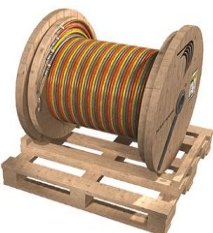

Premium Packaging Options  
 Distributor Price Sheet  
 SHEET: PKG 2438  
 DATED : June 7th, 2022

**PRICES SHOWN ARE PER 1,000 FEET. SUBJECT TO CHANGE WITHOUT NOTICE.**

PullPro	PullPro provides much more than cool packaging. Our SuperSlick Elite jacketing and tangle/memory-free technology help make PullPro a must-have on your next job.	Solid		Stranded	
		Conductor	1	1	1
		14 AWG	\$490.59	\$545.65	\$545.65
		12 AWG	\$752.69	\$806.36	\$806.36
		10 AWG	\$1,177.57	\$1,233.18	\$1,233.18

Cyclone Barrel Pack	Stranded				
	Conductors	4	5	6	7
	14 AWG	\$2,087.70	\$2,609.62	\$3,131.54	\$3,653.47
	12 AWG	\$3,085.19	\$3,856.49	\$4,627.78	\$5,399.08
	10 AWG	\$4,718.26	\$5,897.83	\$7,077.39	\$8,256.96

The tool-free Cyclone Barrel Pack can be ordered in 120v, 277v or custom color combinations. Pulling multiple circuits has never been this easy!

Reel Payoff	The Reel Payoff is the industry's first self-spinning wooden reel. This one-of-a-kind product takes labor-savings to another level. Call your local Encore sales rep to inquire about trying the Reel Payoff today!	Reel Size
		24"
30"		
32"		
36"		
42"		
48"		