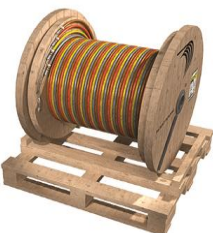

Distributor Price Sheet

SHEET: PKG 2387

DATED: January 16th, 2020

PRICES SHOWN ARE PER 1,000 FEET. SUBJECT TO CHANGE WITHOUT NOTICE.

PullPro		Solid	Stranded	
	PullPro provides much more than cool packaging. Our SuperSlick Elite jacketing and tangle/memory-free technology help make PullPro a must-have on your next job.	Conductor	1	
		14 AWG	\$92.28	\$102.64
		12 AWG	\$141.57	\$151.67
		10 AWG	\$221.49	\$231.96

Cyclone Barrel Pack	Stranded				
	Conductors	4	5	6	7
	14 AWG	\$392.70	\$490.88	\$589.05	\$687.23
	12 AWG	\$580.32	\$725.40	\$870.47	\$1,015.55
	10 AWG	\$887.48	\$1,109.35	\$1,331.22	\$1,553.09

The tool-free Cyclone Barrel Pack can be ordered in 120v, 277v or custom color combinations. Pulling multiple circuits has never been this easy!

Reel Payoff	The Reel Payoff is the industry's first self-spinning wooden reel. This one-of-a-kind product takes labor-savings to another level. Call your local Encore sales rep to inquire about trying the Reel Payoff today!	Reel Size
		24"
30"		
32"		
36"		
42"		
48"		