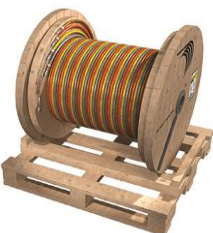

PREMIUM PACKAGING OPTIONS - DISTRIBUTOR PRICE SHEET

ENCORE WIRE CORPORATION
 1329 MILLWOOD ROAD, P O BOX 1149
 MCKINNEY, TX 75069-0545
 PHONE: METRO 972-562-9473
 LD 800-962-9473
 FAX 800-782-6475

Premium Packaging Options
 Distributor Price Sheet
 SHEET: PKG 2431
 DATED : December 30th, 2021

PRICES SHOWN ARE PER 1,000 FEET. SUBJECT TO CHANGE WITHOUT NOTICE.

PullPro	PullPro provides much more than cool packaging. Our SuperSlick Elite jacketing and tangle/memory-free technology help make PullPro a must-have on your next job.	Conductor	Solid	Stranded
			1	1
		14 AWG	\$299.47	\$333.07
		12 AWG	\$459.47	\$492.23
		10 AWG	\$718.82	\$752.78

Cyclone Barrel Pack	Stranded				
	Conductors	4	5	6	7
	14 AWG	\$1,274.37	\$1,592.96	\$1,911.55	\$2,230.14
	12 AWG	\$1,883.30	\$2,354.12	\$2,824.95	\$3,295.77
	10 AWG	\$2,880.22	\$3,600.27	\$4,320.33	\$5,040.38

The tool-free Cyclone Barrel Pack can be ordered in 120v, 277v or custom color combinations. Pulling multiple circuits has never been this easy!

Reel Payoff	The Reel Payoff is the industry's first self-spinning wooden reel. This one-of-a-kind product takes labor-savings to another level. Call your local Encore sales rep to inquire about trying the Reel Payoff today!	Reel Size
		24"
30"		
32"		
36"		
42"		
48"		