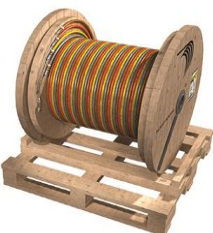

PREMIUM PACKAGING OPTIONS - DISTRIBUTOR PRICE SHEET

ENCORE WIRE CORPORATION
 1329 MILLWOOD ROAD, P O BOX 1149
 MCKINNEY, TX 75069-0545
 PHONE: METRO 972-562-9473
 LD 800-962-9473
 FAX 800-782-6475

Premium Packaging Options
 Distributor Price Sheet
 SHEET: PKG 2432
 DATED : January 18th, 2022

PRICES SHOWN ARE PER 1,000 FEET. SUBJECT TO CHANGE WITHOUT NOTICE.

PullPro	PullPro provides much more than cool packaging. Our SuperSlick Elite jacketing and tangle/memory-free technology help make PullPro a must-have on your next job.	Conductor	Solid	Stranded
			1	1
		14 AWG	\$323.43	\$359.72
		12 AWG	\$496.23	\$531.60
		10 AWG	\$776.33	\$813.01

Cyclone Barrel Pack	Stranded				
	Conductors	4	5	6	7
	14 AWG	\$1,376.32	\$1,720.39	\$2,064.47	\$2,408.55
	12 AWG	\$2,033.96	\$2,542.45	\$3,050.94	\$3,559.43
	10 AWG	\$3,110.64	\$3,888.30	\$4,665.96	\$5,443.61

The tool-free Cyclone Barrel Pack can be ordered in 120v, 277v or custom color combinations. Pulling multiple circuits has never been this easy!

Reel Payoff	The Reel Payoff is the industry's first self-spinning wooden reel. This one-of-a-kind product takes labor-savings to another level. Call your local Encore sales rep to inquire about trying the Reel Payoff today!	Reel Size
		24"
30"		
32"		
36"		
42"		
48"		