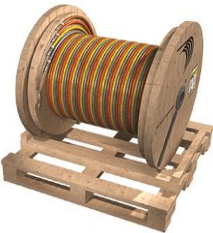

Premium Packaging Options  
 Distributor Price Sheet  
 SHEET: PKG 2411  
 DATED : December 21st, 2020

**PRICES SHOWN ARE PER 1,000 FEET. SUBJECT TO CHANGE WITHOUT NOTICE.**

PullPro	PullPro provides much more than cool packaging. Our SuperSlick Elite jacketing and tangle/memory-free technology help make PullPro a must-have on your next job.	Conductor	Solid	Stranded
			1	1
		14 AWG	\$282.61	\$314.33
		12 AWG	\$433.60	\$464.51
		10 AWG	\$678.35	\$710.40

Cyclone Barrel Pack	Stranded				
	Conductors	4	5	6	7
	14 AWG	\$1,202.65	\$1,503.31	\$1,803.98	\$2,104.64
	12 AWG	\$1,777.24	\$2,221.55	\$2,665.86	\$3,110.17
	10 AWG	\$2,718.05	\$3,397.56	\$4,077.07	\$4,756.59

The tool-free Cyclone Barrel Pack can be ordered in 120v, 277v or custom color combinations. Pulling multiple circuits has never been this easy!

Reel Payoff	The Reel Payoff is the industry's first self-spinning wooden reel. This one-of-a-kind product takes labor-savings to another level. Call your local Encore sales rep to inquire about trying the Reel Payoff today!	Reel Size
		24"
30"		
32"		
36"		
42"		
48"		